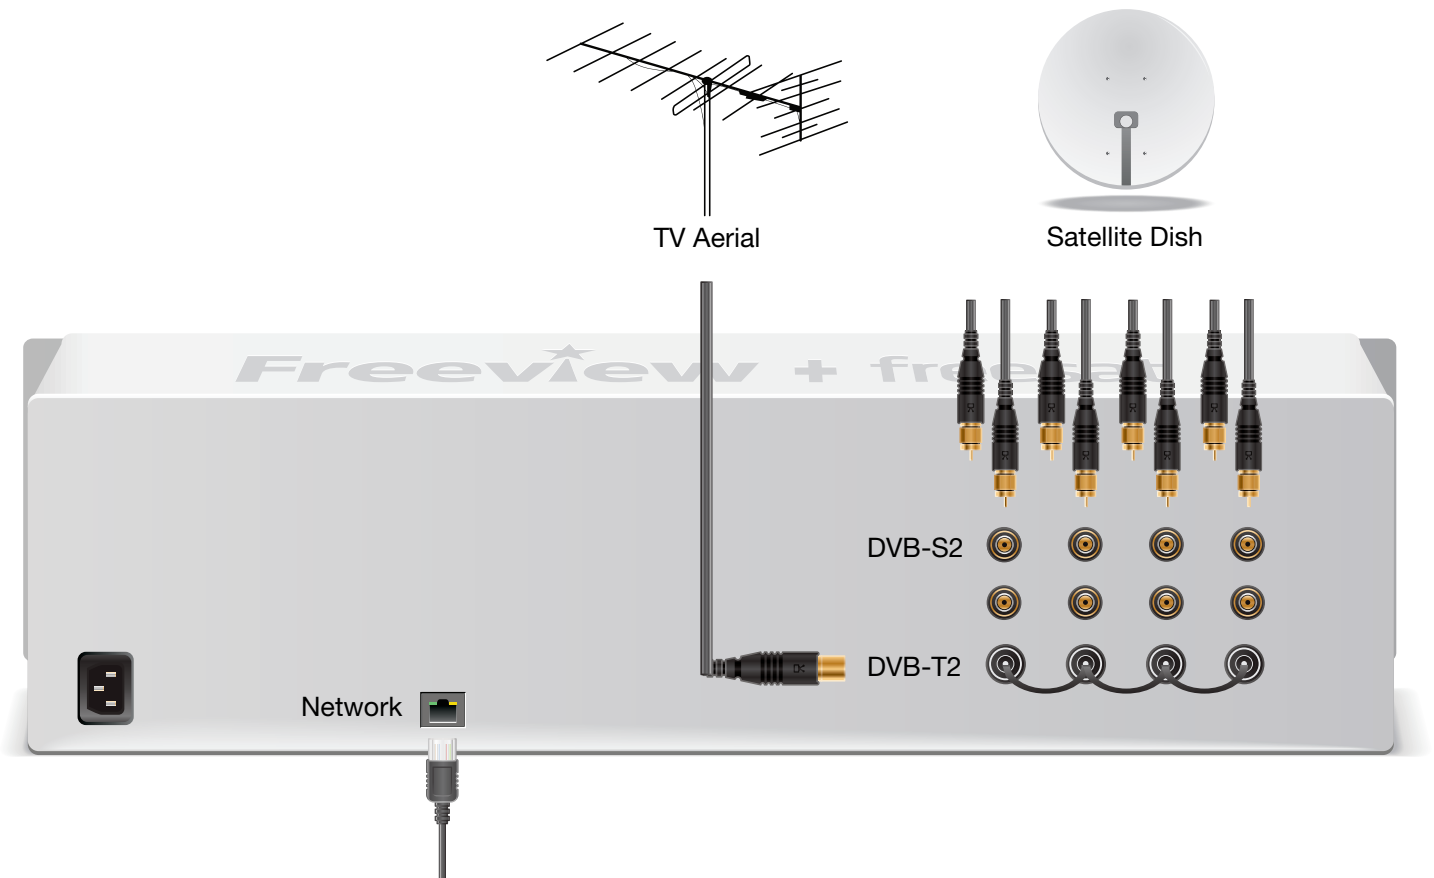

Capable of automated recording, archiving and uploading of content; can be remotely managed and monitored by a simple to use web browser interface or integrated with room control systems.

Inputs

- Satellite (DVB-S2) x 8, Terrestrial (DVB-T2) x 4

Management

- Web based administration interface
- Remote monitoring with IPTV Manager

Integration

- IP based control for e.g. Crestron, AMX

For Enterprise

- 4U short depth
- DHCP server

TV Server 12/DVBS2-T2 XT

Technical Specification

Input	DVB-S2 x 8, DVB-T2 x 4	Network	DHCP or static IP address 10/100/1000 Mbps Ethernet
Storage	4TB	Dimensions	4U 482 mm x 400 mm x 177 mm (excluding connectors); 11 kg
Protocols	MPEG-2 Transport Stream RTSP, UDP IP multicast IP dynamic/static unicast IGMP SAP	Management	HTTP, SSH, Telnet, EMControl
Power	100~240 V, 50/60 Hz IEC C14 inlet 100W, 350BTU/hr	Operating temp.	4°C to 40°C
Output	MP2, MP4 and WMV 0.1-25 Mbps 120p - 1080p 16:9/4:3		