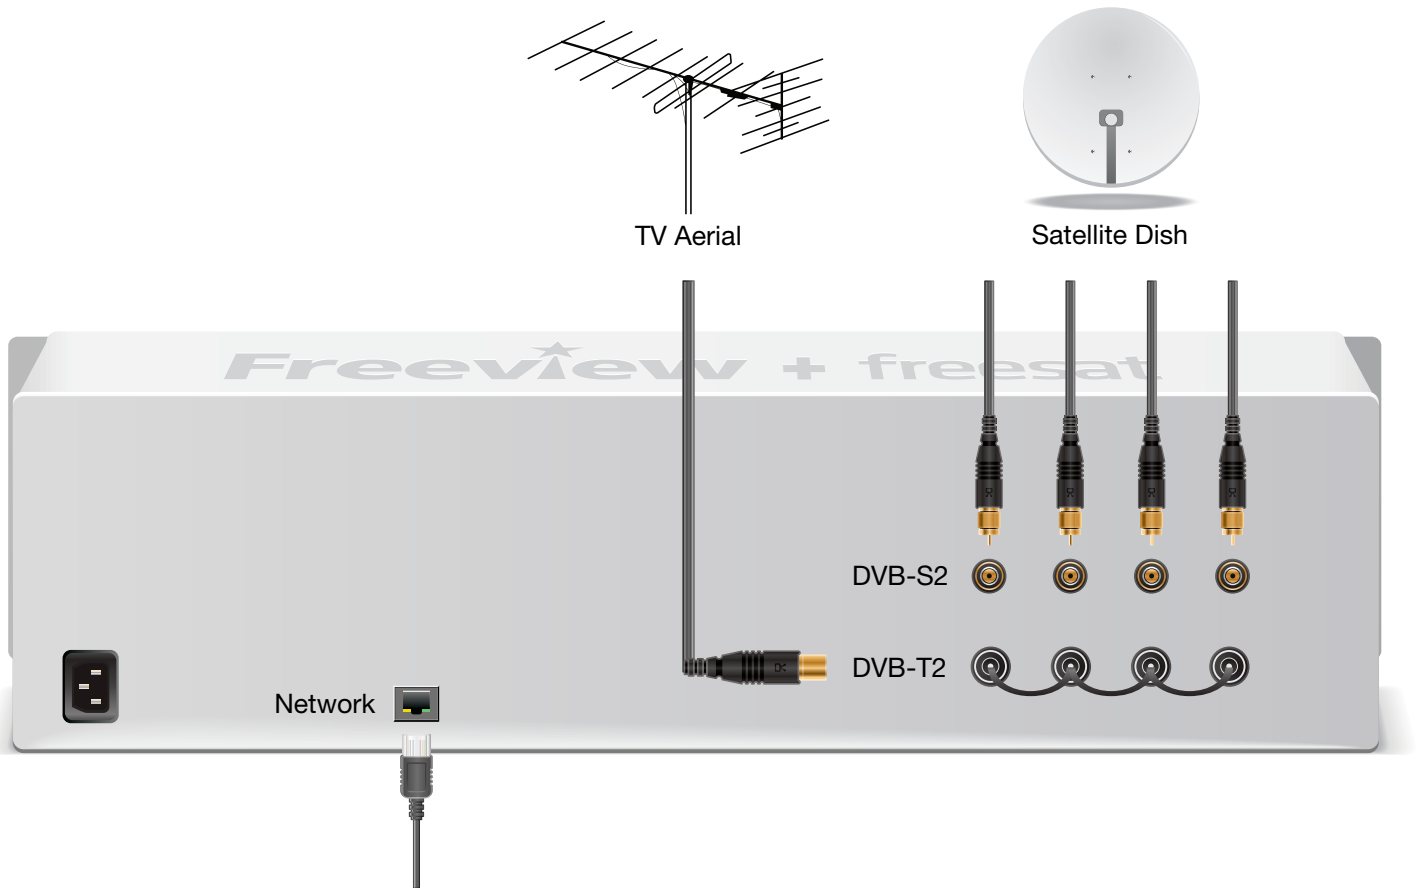

Capable of automated recording, archiving and uploading of content; can be remotely managed and monitored by a simple to use web browser interface or integrated with room control systems.

Inputs

- Terrestrial (DVB-T2) x 4, Satellite (DVB-S2) x 4

Management

- Web based administration interface
- Remote monitoring with IPTV Manager

Integration

- IP based control for e.g. Crestron, AMX

For Enterprise

- 4U short depth
- DHCP server

TV Server 8/DVBT2-S2 XT

Technical Specification

Input	DVB-T2 x 4, DVB-S2 x 4	Network	DHCP or static IP address 10/100/1000 Mbps Ethernet
Storage	3TB	Dimensions	4U 482 mm x 400 mm x 177 mm (excluding connectors); 11 kg
Protocols	MPEG-2 Transport Stream RTSP, UDP IP multicast IP dynamic/static unicast IGMP SAP	Management	HTTP, SSH, Telnet, EMControl
Power	100~240 V, 50/60 Hz IEC C14 inlet 100W, 350BTU/hr	Operating temp.	4°C to 40°C
Output	MP2, MP4 and WMV 0.1-25 Mbps 120p - 1080p 16:9/4:3		